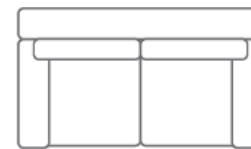

Available in red or steel blue colour Vegas leather

MEASUREMENTS

3 SEATER

2010

2 SEATER

1600

ARMCHAIR

1050